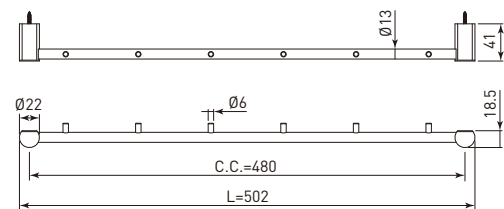

### DI-HKP11DB Di Cloth Hanger Di 衣帽鉤

- Size (LxWxH)=  $\varnothing 22 \times 18.5 \times 41$ mm
- With stainless steel pin

### DI-HKP22DB Di Double Cloth Hanger Di 雙衣帽鉤

- Size (LxWxH)=  $80 \times 39 \times 47.5$ mm
- With 2 stainless steel pin

### DI-HKP33DB Di Triple Cloth Hanger Di 衣帽鉤條, 三鉤

- Size (LxWxH)=  $272 \times 18.5 \times 41$ mm
- With 3 stainless steel pin
- C.C.=250mm

### DI-HKP66DB Di 6-Hook Cloth Hanger Di 衣帽鉤條, 六鉤

- Size (LxWxH)=  $502 \times 18.5 \times 41$ mm
- With 6 stainless steel pin
- C.C.=480mm