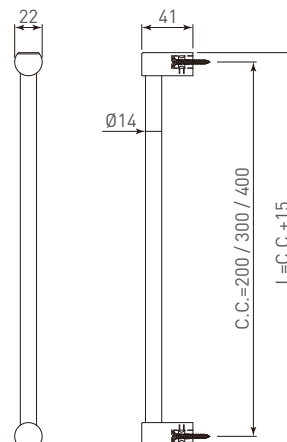

Di Door Handles Di 門把手

- Installation 組裝方式: