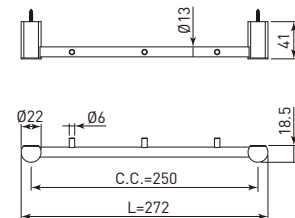

DI-HKP33DB Di Triple Cloth Hanger Di 衣帽鉤條, 三鉤

- Size (LxWxH)= $272 \times 18.5 \times 41$ mm
- With 3 stainless steel pin
- C.C.=250mm