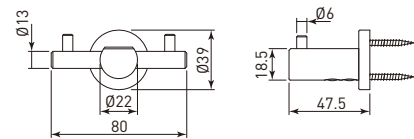

DI-HKP22WTNB Di Double Cloth Hanger Di 雙衣帽鉤

- Size (LxWxH)= $80 \times 39 \times 47.5$ mm
- With 2 stainless steel pin