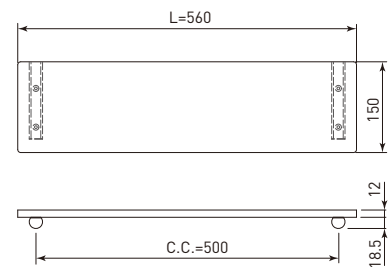

### DI-TB60 Di Towel Bar Holder Di 單桿浴巾架, 62公分長

- Size (LxWxH)= 622x56.5x35mm
- C.C.=600mm

### DI-WSH70 Di Panel Wall Shelf Di 翹邊壁板架, 70公分長

- Size: 700x195x57mm
- With 2 aluminium wall shelf supports (附 2 支鋁合金支架)

DI-WSH70-WK

DI-WSH70-MH

### DI-WSH56 Di Laminated Wood Wall Shelf Di 平面壁板架, 56公分長

- Size: 560x150x12mm
- With 2 aluminium wall shelf supports (附 2 支鋁合金支架)

DI-WSH56-WK

DI-WSH56-MH

### DI-CWB56 Di Glass Wall Hanger Di 紅酒杯壁板架, 56公分長

- Size: 560x160x12mm
- With 2 aluminium wall shelf supports (附 2 支鋁合金支架)

DI-CWB56-WK

DI-CWB56-MH