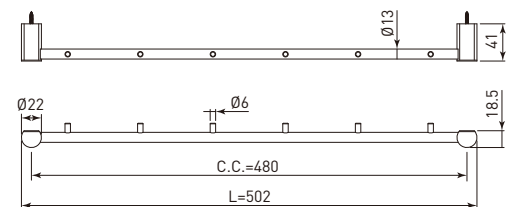

### DI-HKP11WTNB Di Cloth Hanger Di 衣帽鉤

- Size (LxWxH)=  $\varnothing 22 \times 18.5 \times 41$ mm
- With stainless steel pin

### DI-HKP22WTNB Di Double Cloth Hanger Di 雙衣帽鉤

- Size (LxWxH)=  $80 \times 39 \times 47.5$ mm
- With 2 stainless steel pin

### DI-HKP33WTNB Di Triple Cloth Hanger Di 衣帽鉤條, 三鉤

- Size (LxWxH)=  $272 \times 18.5 \times 41$ mm
- With 3 stainless steel pin
- C.C.=250mm

### DI-HKP66WTNB Di 6-Hook Cloth Hanger Di 衣帽鉤條, 六鉤

- Size (LxWxH)=  $502 \times 18.5 \times 41$ mm
- With 6 stainless steel pin
- C.C.=480mm