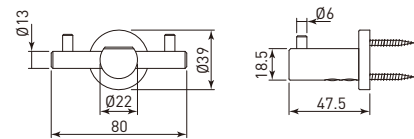

DI-HKP22DB Di Double Cloth Hanger Di 雙衣帽鉤

- Size (LxWxH)= $80 \times 39 \times 47.5$ mm
- With 2 stainless steel pin