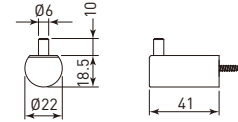

Di Cloth Hangers Di 衣帽鉤

- Solid aluminium formed by CNC machining CNC 銑車床加工鋁合金件
- Porcelain white / bright silver 瓷白色烤漆

DI-HKP11WTNB Di Cloth Hanger Di 衣帽鉤

- Size (LxWxH)= $\varnothing 22 \times 18.5 \times 41$ mm
- With stainless steel pin