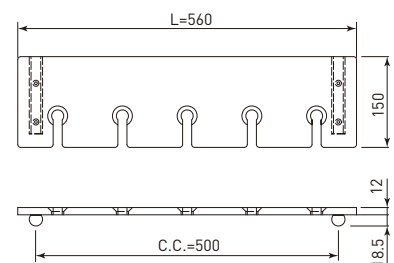

### DI-TB60 Di Towel Bar Holder Di 單桿浴巾架, 62公分長

- Size (LxWxH)= 622x56.5x35mm
- C.C.=600mm

### DI-CWB56 Di Glass Wall Hanger Di 紅酒杯壁板架, 56公分長

- Size: 560x160x12mm
- With 2 aluminium wall shelf supports (附 2 支鋁合金支架)

DI-CWB56-WK

DI-CWB56-MH

### DI-HKP11WTNB Di Cloth Hanger Di 衣帽鉤

- Size (LxWxH)=  $\varnothing 22 \times 18.5 \times 41$ mm
- With stainless steel pin