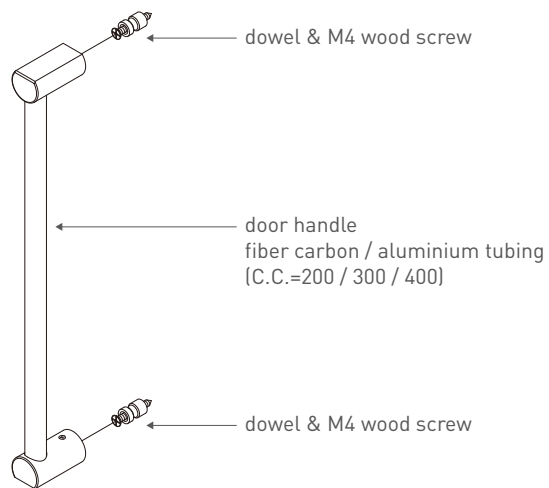

Di Door Handles Di 門把手

- Installation 組裝方式: