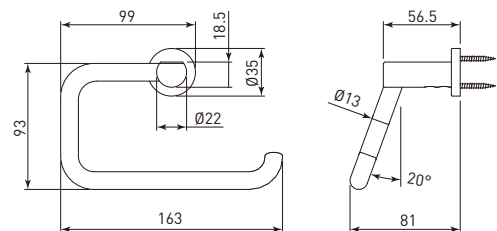

Di Bathroom & Interior Hardware Di 衛浴及室內裝潢五金配件

- Solid aluminium formed by CNC machining CNC 銑車床加工鋁合金件
- Match color of pure white (porcelain look) and bright silver anodized (NB) 瓷白色烤漆及亮銀陽極處理

Di Towel Holder Di 毛巾架

DI-TH11L left hand 左側

DI-TH11R right hand 右側

• Size: 163x98x56.5mm

• Color: glazed pure white / bright silver (瓷白 / 亮銀)

Di Toilet Paper Holder Di 衛生紙架

DI-TPH22L left hand 左側

DI-TPH22R right hand 右側

• Size: 163x93x56.5mm

• Color: glazed pure white / bright silver (瓷白 / 亮銀)