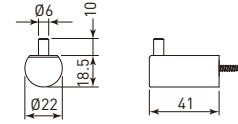

Di Cloth Hangers Di 衣帽鉤

- Solid aluminium formed by CNC machining CNC 銑車床加工鋁合金件
- Dark bronzed 深茶色

DI-HKP11DB Di Cloth Hanger Di 衣帽鉤

- Size (LxWxH)= $\varnothing 22 \times 18.5 \times 41$ mm
- With stainless steel pin