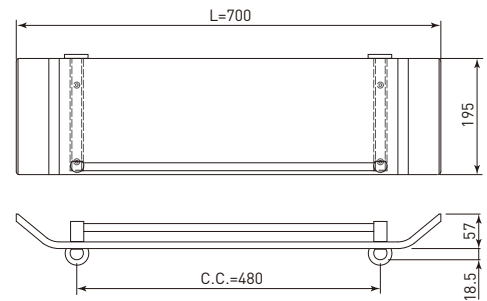

### DI-TB60 Di Towel Bar Holder Di 單桿浴巾架, 62公分長

- Size (LxWxH)= 622x56.5x35mm
- C.C.=600mm

### DI-WSH70 Di Panel Wall Shelf Di 翹邊壁板架, 70公分長

- Size: 700x195x57mm
- With 2 aluminium wall shelf supports (附 2 支鋁合金支架)

DI-WSH70-WK

DI-WSH70-MH

### DI-WSH56 Di Laminated Wood Wall Shelf Di 平面壁板架, 56公分長

- Size: 560x150x12mm
- With 2 aluminium wall shelf supports (附 2 支鋁合金支架)

DI-WSH56-WK

DI-WSH56-MH

### DI-CWB56 Di Glass Wall Hanger Di 紅酒杯壁板架, 56公分長

- Size: 560x160x12mm
- With 2 aluminium wall shelf supports (附 2 支鋁合金支架)

DI-CWB56-WK

DI-CWB56-MH