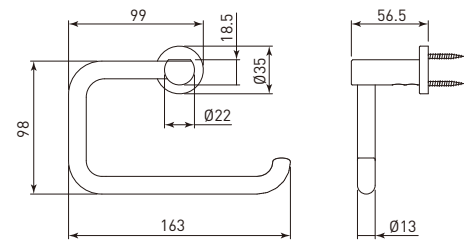

Di Bathroom & Interior Hardware Di 衛浴及室內裝潢五金配件

- Solid aluminium formed by CNC machining CNC 銑車床加工鋁合金件
- Match color of pure white (porcelain look) and bright silver anodized (NB) 瓷白色烤漆及亮銀陽極處理

Di Towel Holder Di 毛巾架

DI-TH11L left hand 左側

DI-TH11R right hand 右側

• Size: 163x98x56.5mm

• Color: glazed pure white / bright silver (瓷白 / 亮銀)

Di Toilet Paper Holder Di 衛生紙架

DI-TPH22L left hand 左側

DI-TPH22R right hand 右側

• Size: 163x93x56.5mm

• Color: glazed pure white / bright silver (瓷白 / 亮銀)