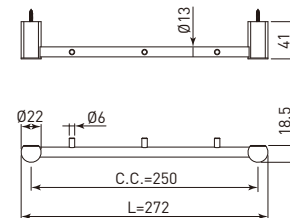

### DI-TB60 Di Towel Bar Holder Di 單桿浴巾架, 62公分長

- Size (LxWxH)= 622x56.5x35mm
- C.C.=600mm

### DI-HKP11WTNB Di Cloth Hanger Di 衣帽鉤

- Size (LxWxH)=  $\varnothing 22 \times 18.5 \times 41$ mm
- With stainless steel pin

### DI-HKP22WTNB Di Double Cloth Hanger Di 雙衣帽鉤

- Size (LxWxH)=  $80 \times 39 \times 47.5$ mm
- With 2 stainless steel pin

### DI-HKP33WTNB Di Triple Cloth Hanger Di 衣帽鉤條, 三鉤

- Size (LxWxH)=  $272 \times 18.5 \times 41$ mm
- With 3 stainless steel pin
- C.C.=250mm